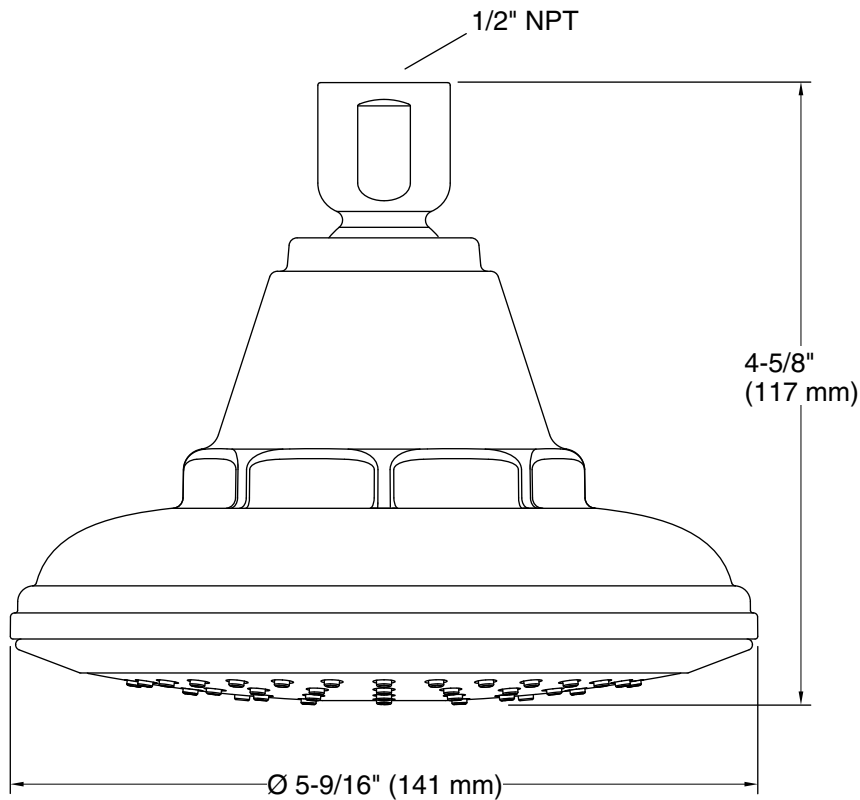

Features

- Optimized sprayface with 66 nozzles.
- MasterClean™ sprayface features an easy-to-clean surface that withstands mineral buildup.
- 5-9/16" (141 mm) diameter single-function sprayface.
- 2.5 gpm (9.5 lpm) maximum flow rate.
- ½" NPT connection.
- Coordinates with Pinstripe faucets, accessories, and showering components to complete your bathroom.
- 5-9/16" (141 mm) x 4-5/8" (117 mm)

Installation

- Wall-mount.
- Shower arm and flange sold separately.

Recommended Products/Accessories

K-13136 Shower Arm and Flange
K-23723 Faucet cleaner

Codes/Standards

ASME A112.18.1/CSA B125.1
DOE - Energy Policy Act 1992

Technical Information

All product dimensions are nominal.

Showerhead/Body Spray:

Rated maximum flow: 2.5 gal/min (9.5 l/min)